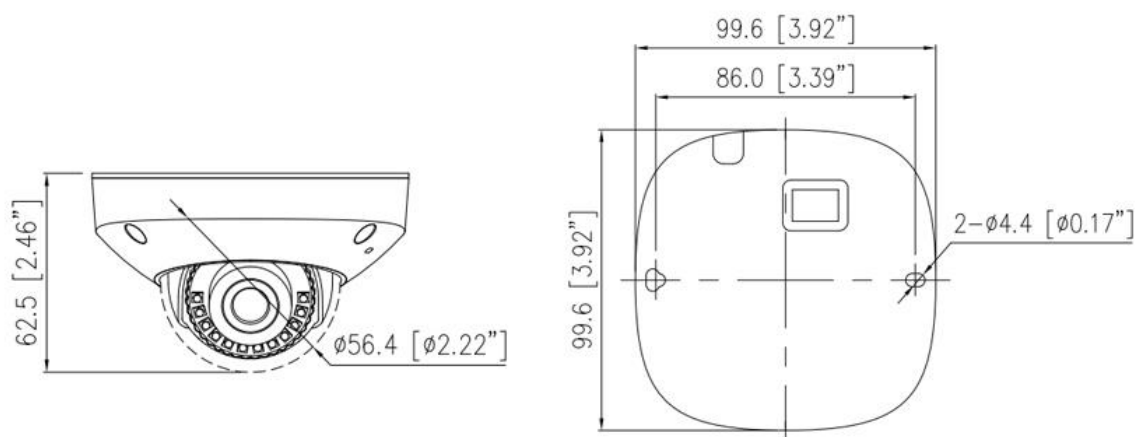

Dimensions (mm)

Accessories

Optional: